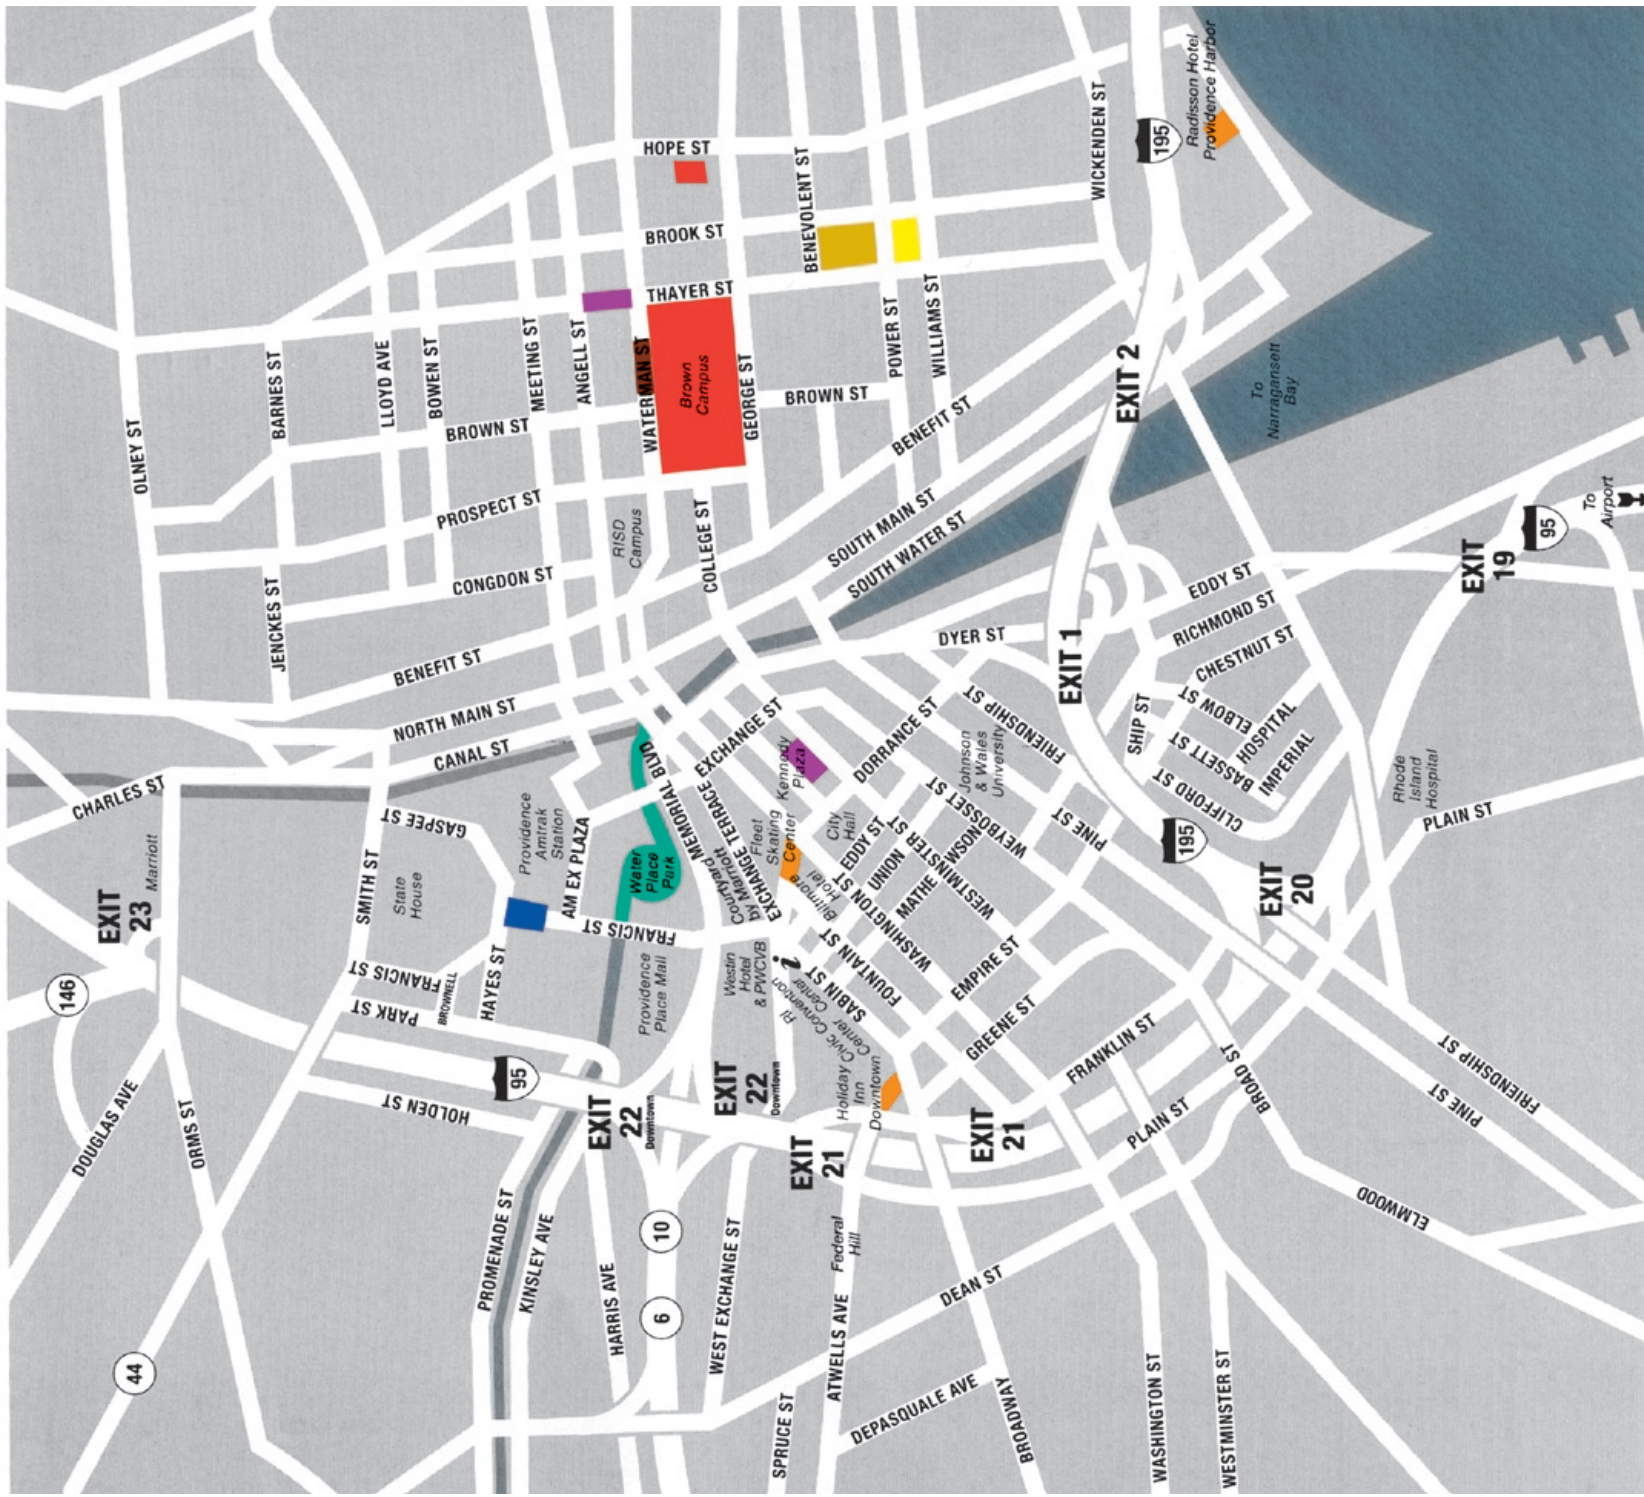

- Lincoln Field** Food & Event Tent
- Salomon Center** Plenary Lectures
Information Desk
Breakout Rooms 001, 101
Exhibitors
- Sayles Hall** Registration Desk - Rm 105
Speaker Ready Room - Rm 104
Poster Sessions
- MacMillan Hall** Breakout Rooms 115, 117
Exhibitors
- Charles Giancarlo Engineering Laboratories at Barus & Holley** Internet Access
- Faunce Arch** Shuttle Bus Stop
- Faunce House** Petteruti Lounge
- Vartan Gregorian Quad Dorms & The Inn at Brown**

Providence, Rhode Island

- Providence LINK Trolley stops (Green Line Trolley to Brown)
- Carbon2004 Shuttle Bus Stop - Waterfire®
- Waterfire® Providence
- Carbon2004 Shuttle Bus Stop - Conference Hotels

- Brown University Faunce Arch - Carbon2004 Shuttle Bus Stop
- Vartan Gregorian Quad (Dorms) / The Inn at Brown
- Power Street Parking Facility
- Brown University - Conference Site (See detailed map on reverse)